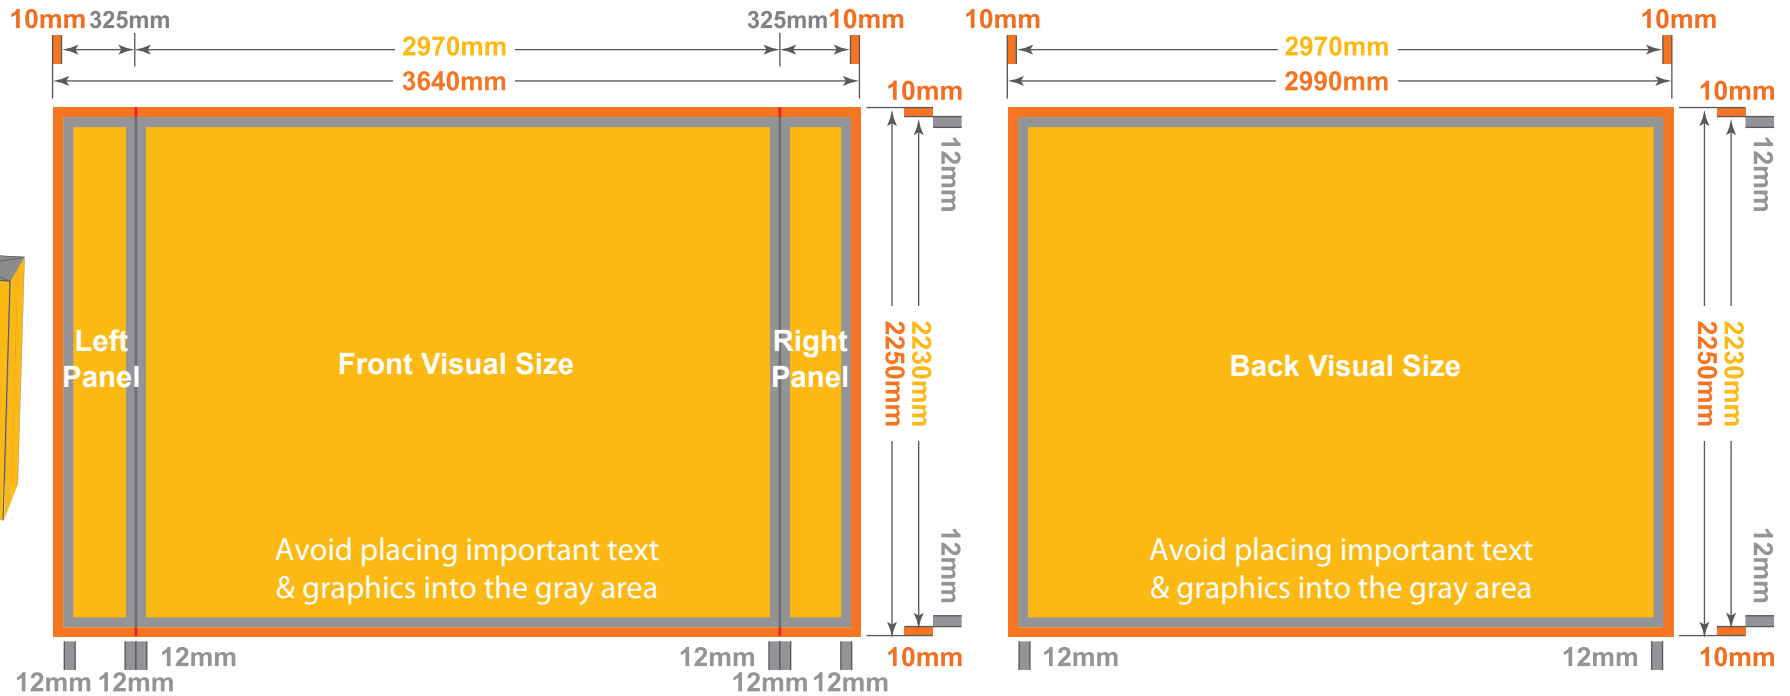

3x4 Pop Up Fabric Media Wall

Front

Visual size 3620mm(W) x 2230mm(H)

Print size 3640mm(W) x 2250mm(H)

Back

Visual size 2970mm(W) x 2230mm(H)

Print size 2990mm(W) x 2250mm(H)

- *All Critical text and images should be placed within the yellow area.
- * Grey area will wrap to the edge
- * Bannershop recommends that the background image should continue (ie. Bleed fully into all edges of **non-visual area**)

Format:

- PDF or High resolution Jpeg
- * Please setup in 1:1 scale with 150DPI
- * If you request colormatch service , supply us with high resolution PDF

Font:

All the text Must be outlined

Color Mode:

CMYK, Pantone color